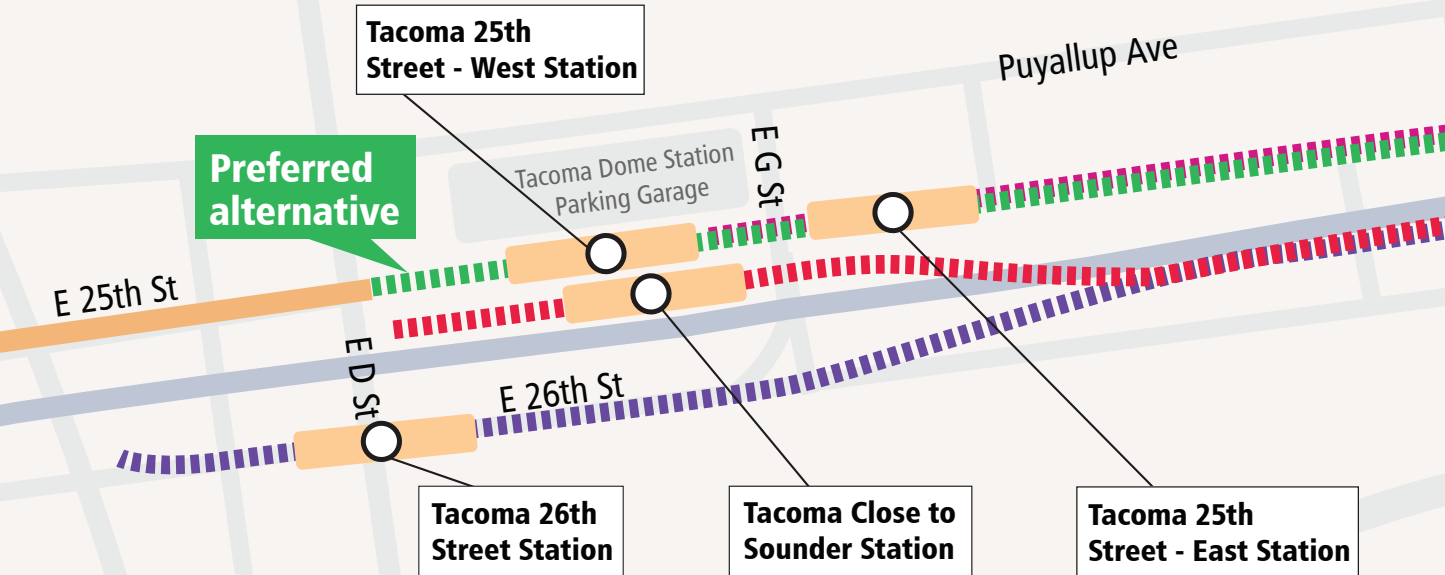

## Tacoma segment

### Preferred alternative

Tacoma 25th Street - West

■ Elevated

■ Surface

○ Station alternative

### Other alternatives for study in the Draft EIS

■ Tacoma 25th Street - East

■ Tacoma Close to Sounder

■ Tacoma 26th Street

■ Tacoma Link

■ Sounder

Note: map not to scale

Tacoma Dome